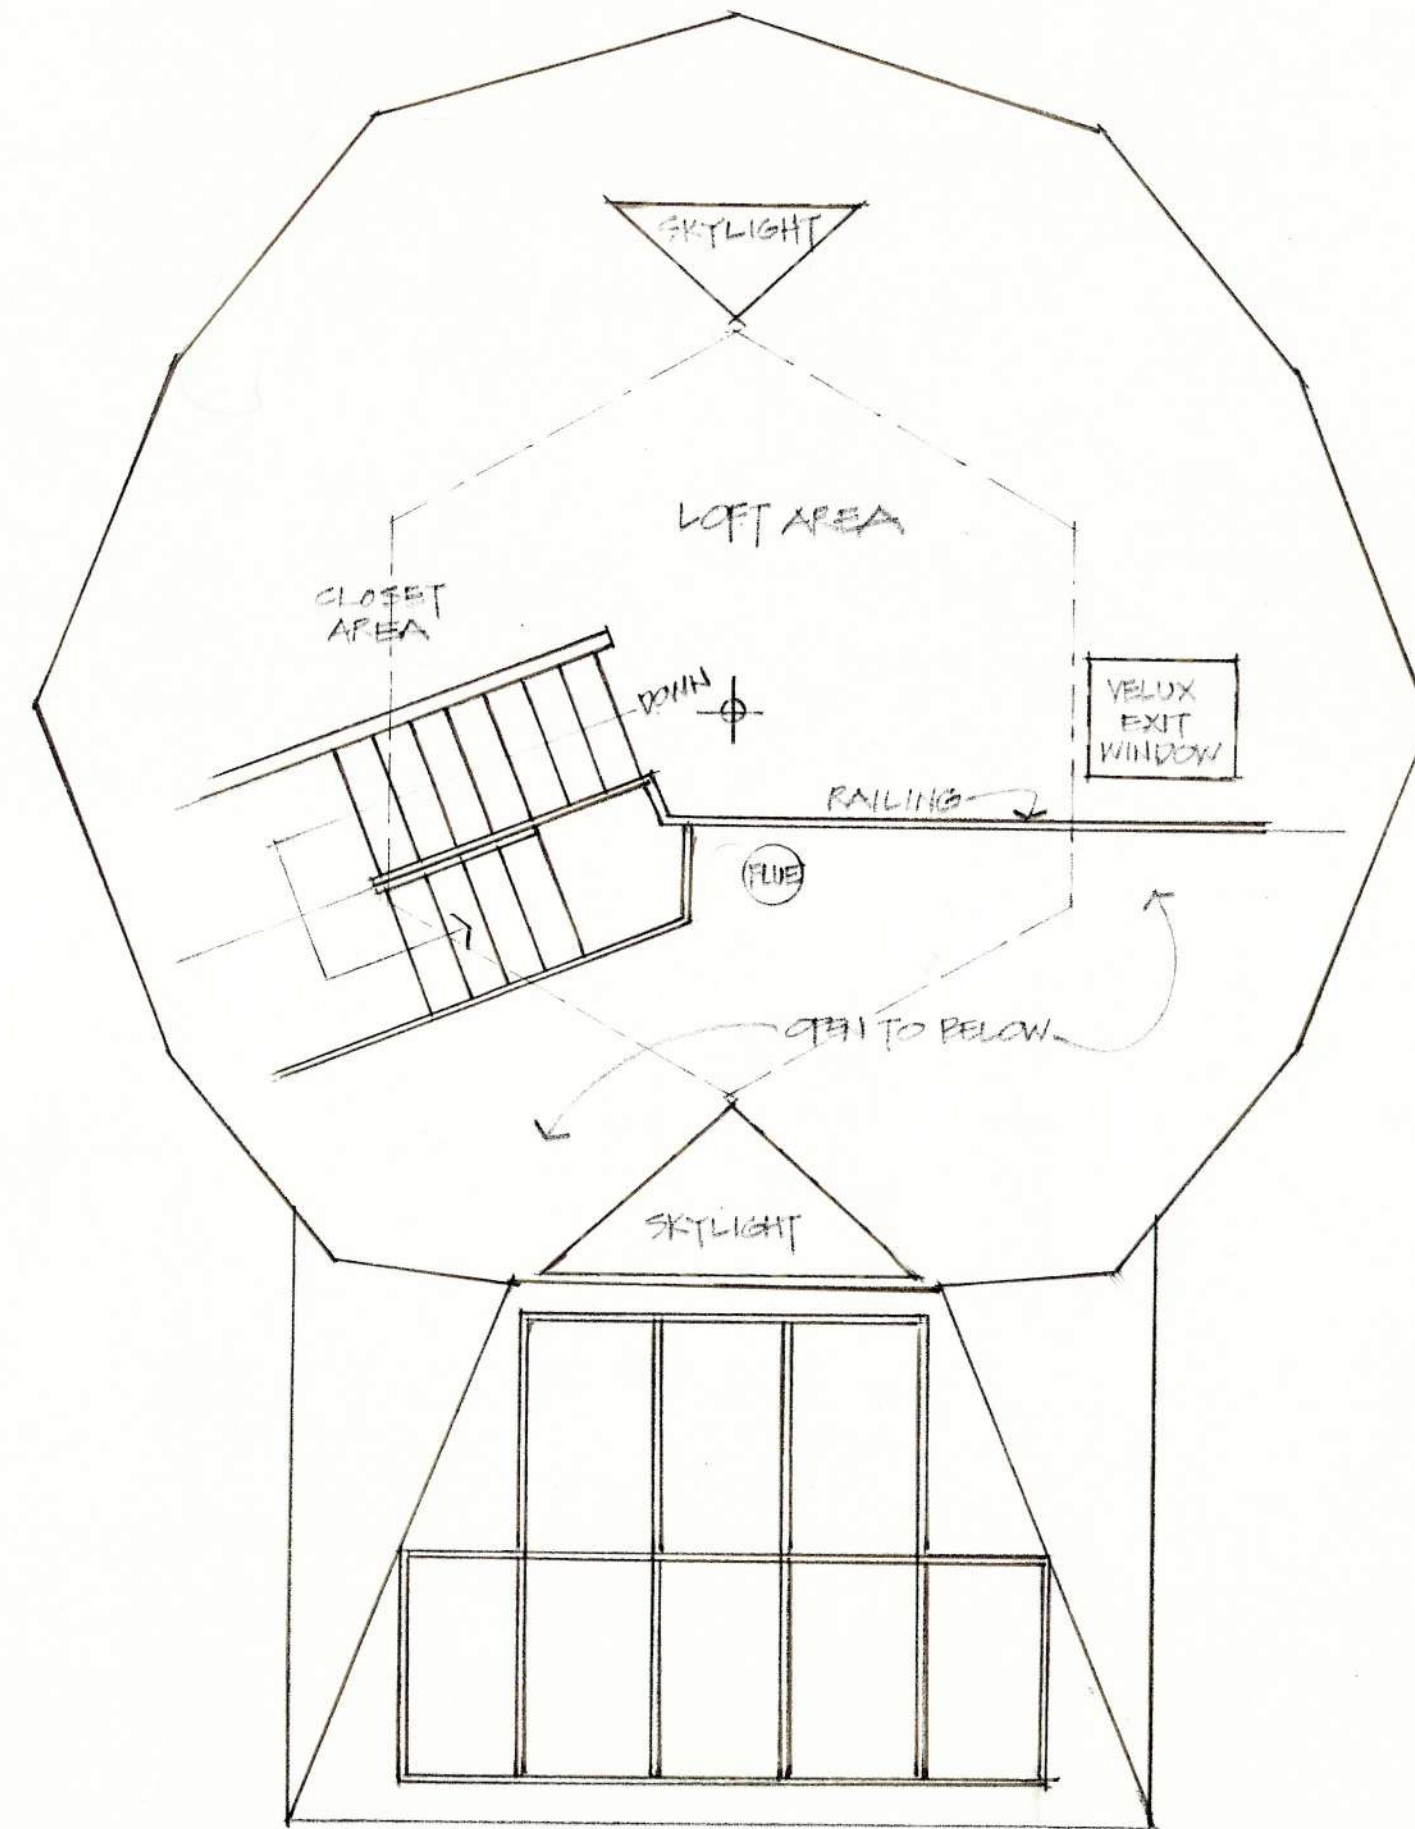

NATURAL SPACES, INC. ALL RIGHTS RESERVED. NO REPRODUCTION OR COPYING (PER COPYRIGHT LAWS) IS ALLOWED WITHOUT WRITTEN PERMISSION.

LOFT & ROOF PLAN
SCALE 1/4" = 1'-0"

LANE

ARCHITECTURAL DESIGN ©1981
JANET & DENNIS ODIN JOHNSON'S
Natural Spaces inc.
RT. 3 NORTH BRANCH, MN 55056 612/674-4292

SHEET
4
DATE
2/1/81