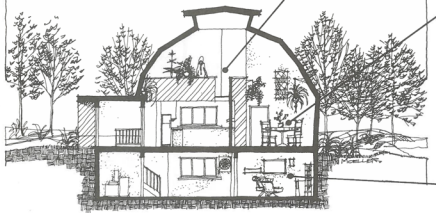

model 950 high profile 36'diam.

FOR BILL AND JENNIFER WITH 2 CHILDREN. LOCATED IN EAST CENTRAL MINNESOTA. 2600 SQ. FT. FEATURES INCLUDE LARGE BEDROOMS, A SEPARATE FAMILY ROOM, SPIRAL STAIR FROM THE MAIN FLOOR TO THE UPPER FLOOR, A MASTER BEDROOM SUITE ON THE UPPER FLOOR OVERLOOKING THE LIVING/DINING ROOM, A RAISED 'PENT-A-VIEW' FOR SUMMERTIME COOLING.