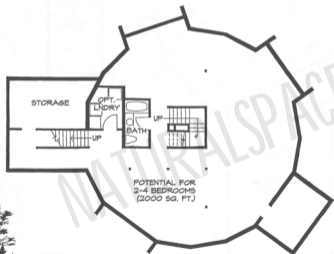

LOWER FLOOR
2000 SQ. FT.

UPPER FLOOR
125 SQ. FT.

MODEL 1600

46' DIA.
MID PROFILE

46M12

DOMES & GEODESIC DOME BY
NATURAL SPACES INC.
16
FEET

16
FEET