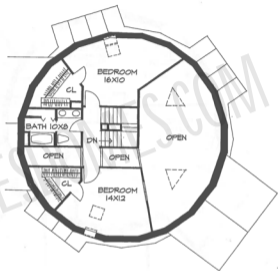

LOWER FLOOR
2000 SQ. FT.

UPPER FLOOR
125 SQ. FT.

MODEL 1600

46' DIA.
MID PROFILE

46M12

DOMES & GEODESIC DOME BY
NATURAL SPACES INC.
16
FEET

16
FEET