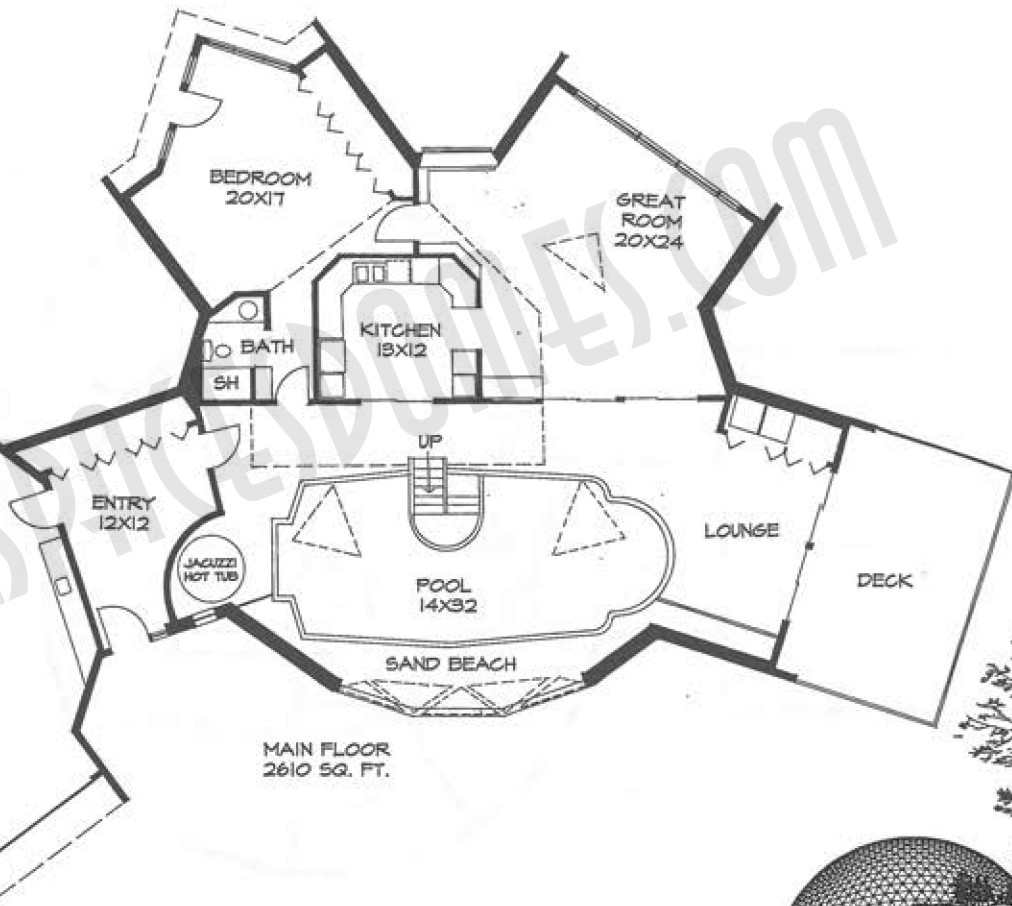

UPPER FLOOR
375 SQ. FT.

MAIN FLOOR
2610 SQ. FT.

MODEL 950

36' DIA.
LOW PROFILE

47L36L

47' DIA.
LOW PROFILE

MODEL 1700

Original & International Supply by
Jeff & Nancy Ann Jensen's
Natural Spaces Inc.
PO Box 1000, Boulder, CO 80501

SHEET
29
PAGE 1