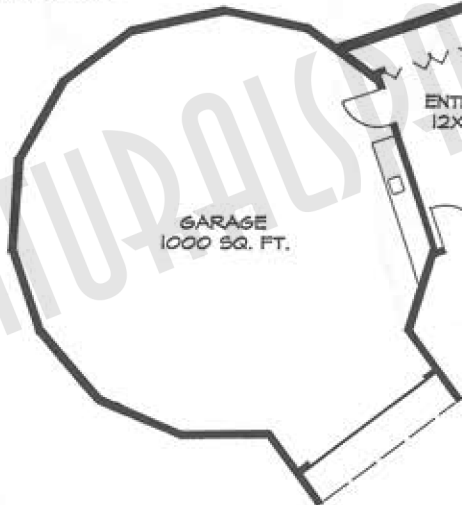

UPPER FLOOR
375 SQ. FT.

MAIN FLOOR
2610 SQ. FT.

MODEL 950

36' DIA.
LOW PROFILE

47L36L

47' DIA.
LOW PROFILE

MODEL 1700

Original & International Supply by
Jeff & Nancy Ann Jensen's
Natural Spaces Inc.
PO Box 1000, Boulder, CO 80501