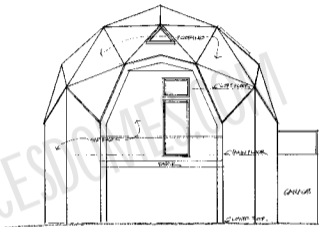

SOUTH ELEVATION

NORTH ELEVATION

MOBL 625  
SAWTOOTH 29DIA

ELEVATIONS

29S10

ARCHITECTURAL DESIGN 101185  
 MADEY & THOMAS ONLY JOINTLY OWNED  
*Natural Spaces Inc.*  
 85 1 NORTH BRANCH, WA 98043 TEL: 364-4522