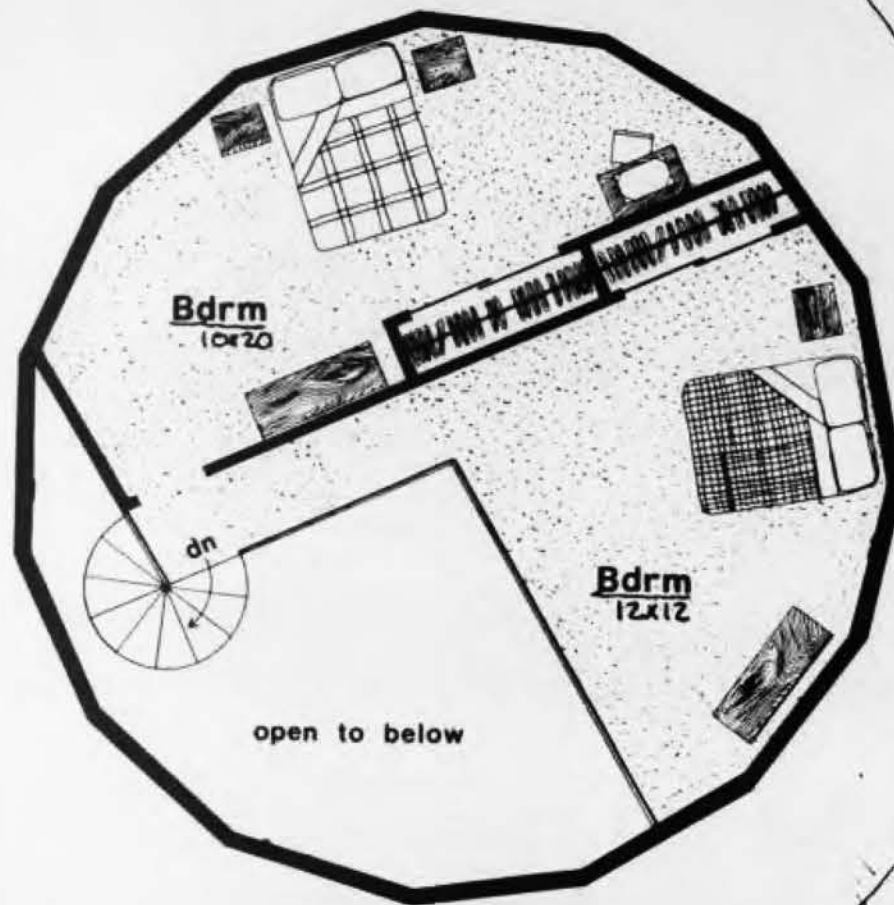

© COPYRIGHT 2011 NATURAL SPACES DOMES. WWW.NATURALSPACESDOMES.COM
ALL RIGHTS RESERVED. NOT TO BE COPIED WITHOUT WRITTEN PERMISSION

SECOND FLOOR

FIRST FLOOR

EVERS RESIDENCE
Northern Minn.
10 meter (33') 5/9 Dome