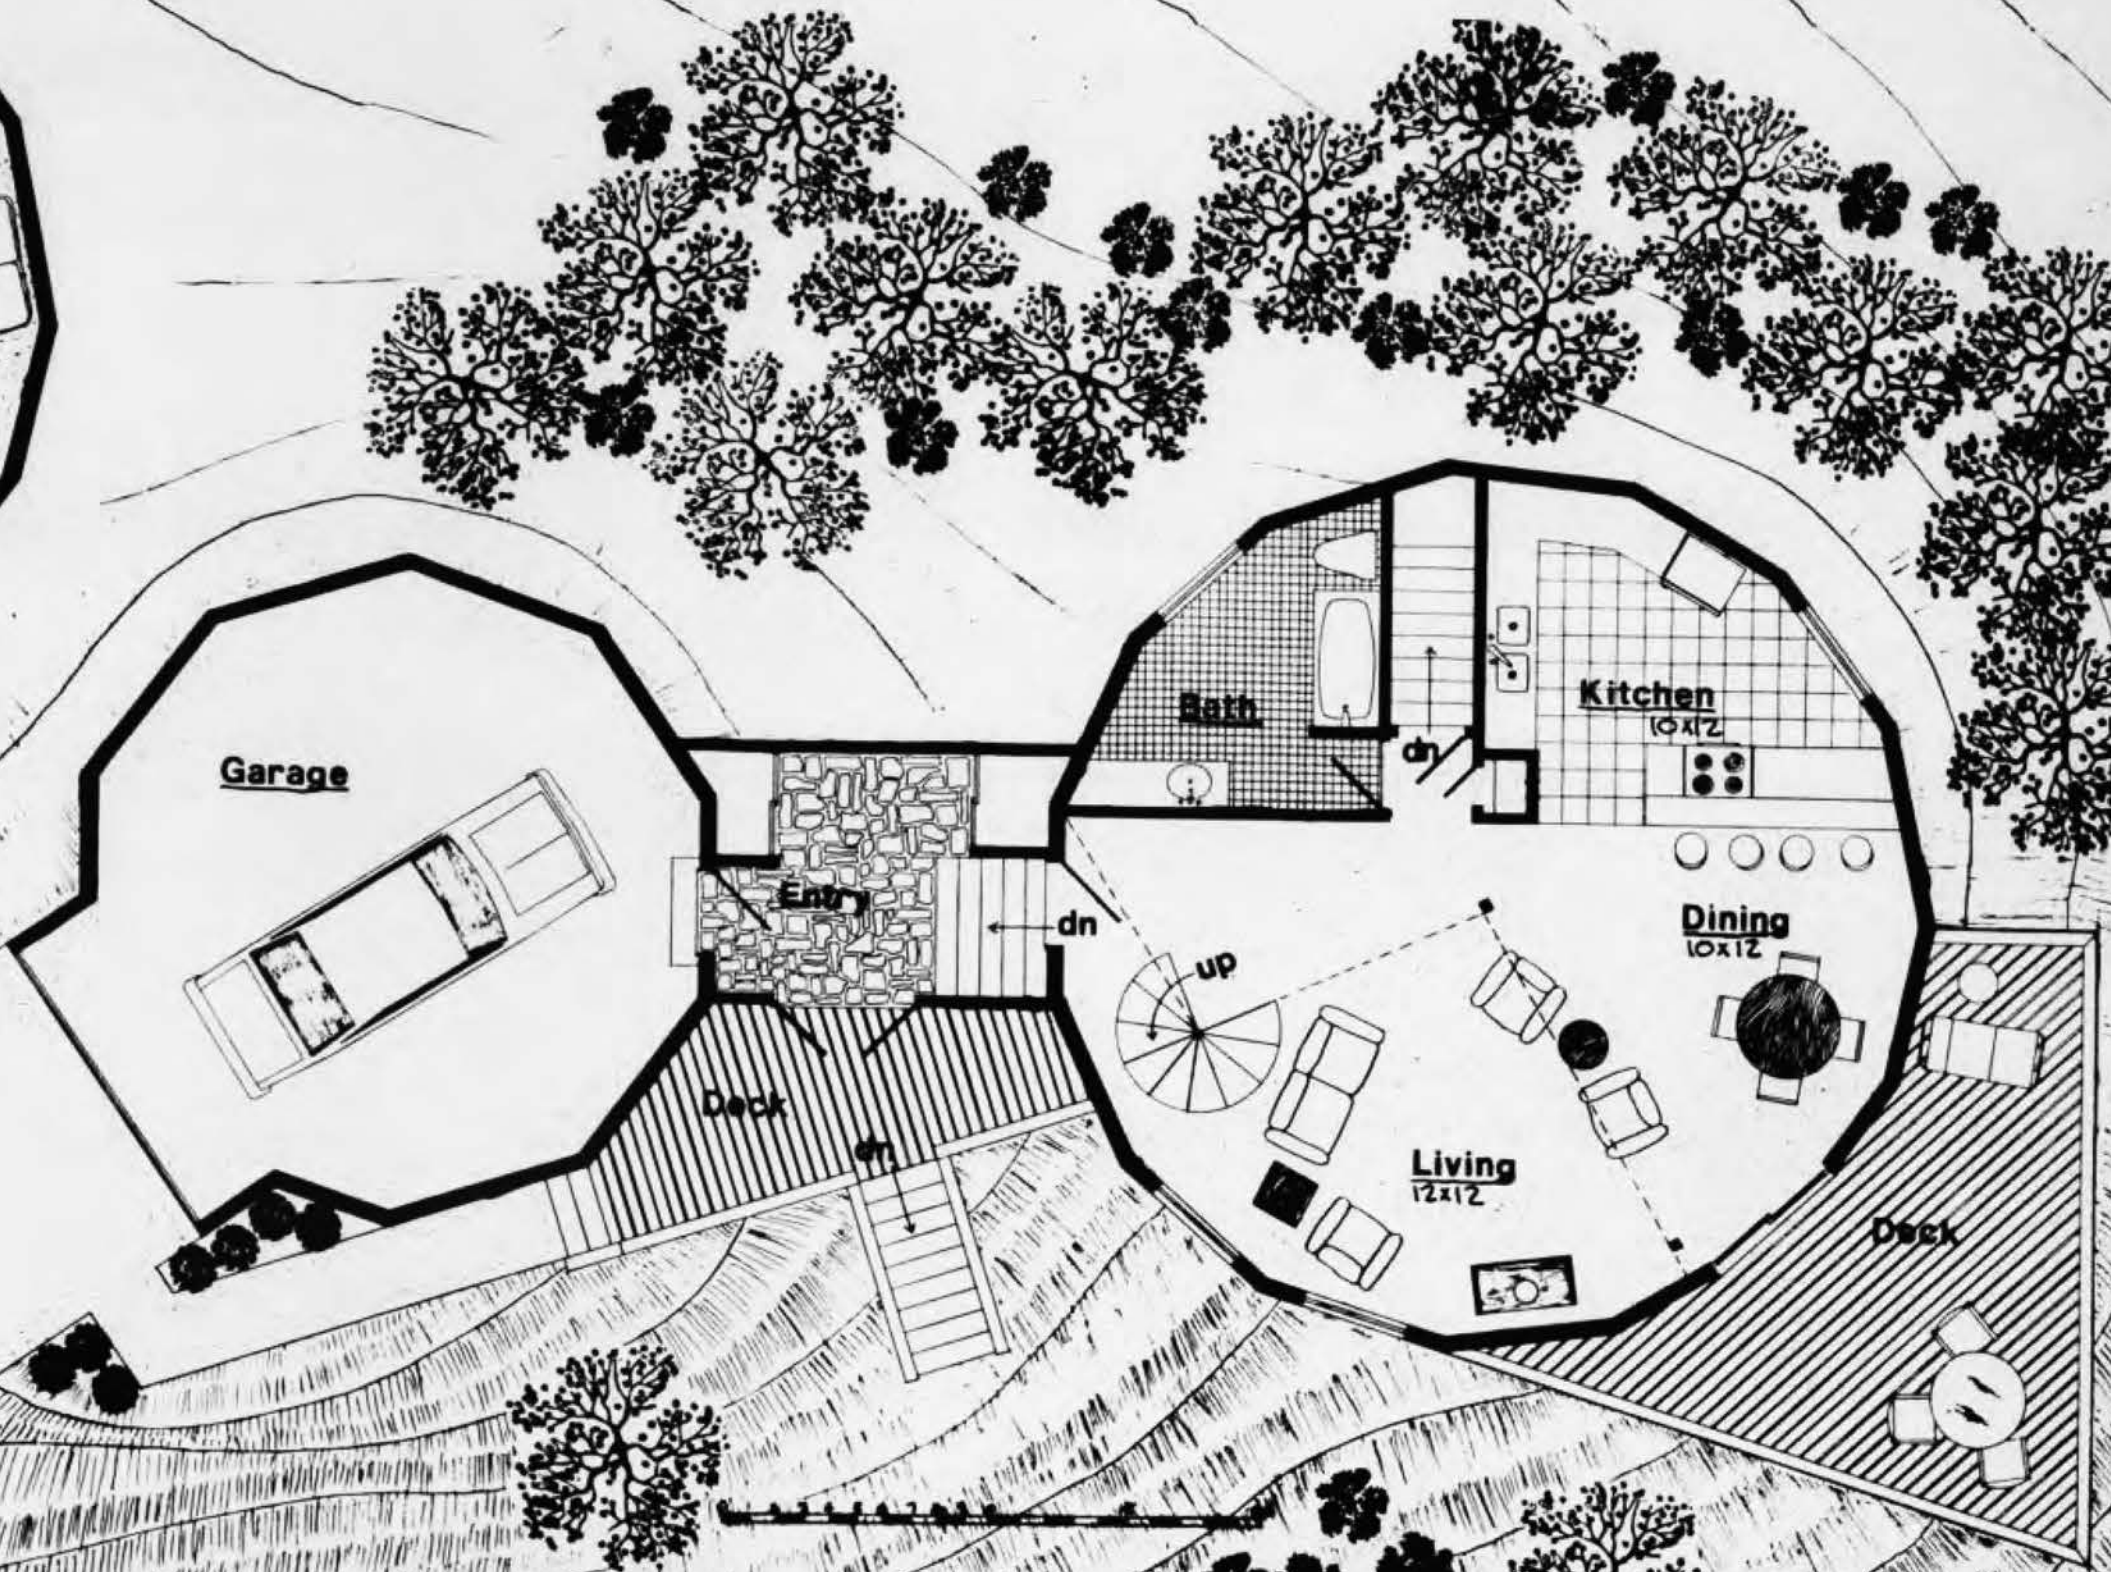

© COPYRIGHT 2011 NATURAL SPACES DOMES. WWW.NATURALSPACESDOMES.COM
ALL RIGHTS RESERVED. NOT TO BE COPIED WITHOUT WRITTEN PERMISSION

SECOND FLOOR

FIRST FLOOR

EVERS RESIDENCE
Northern Minn.
10 meter (33') 5/9 Dome