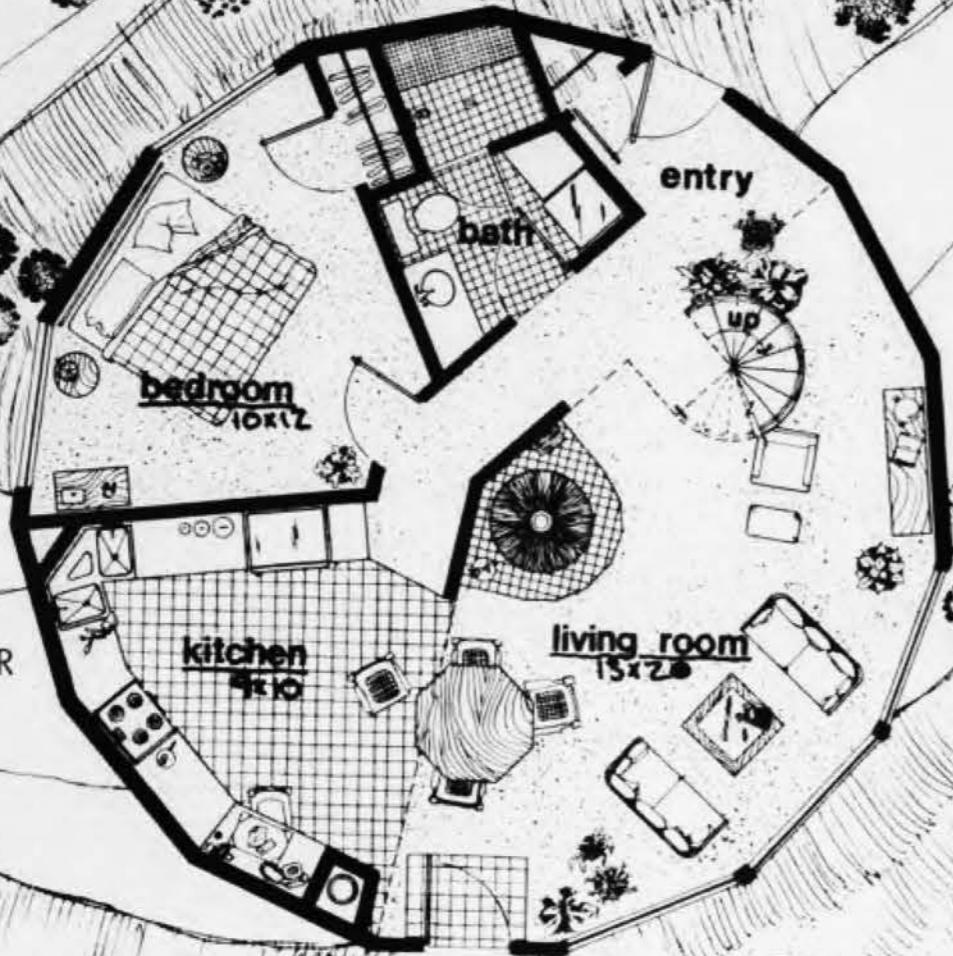

© COPYRIGHT 2011 NATURAL SPACES DOMES. WWW.NATURALSPACESDOMES.COM
ALL RIGHTS RESERVED. NOT TO BE COPIED WITHOUT WRITTEN PERMISSION

FOGARTY RESIDENCE
Western Wisc.
10 meter (33') 5/9 Dome

FIRST FLOOR

SECOND FLOOR