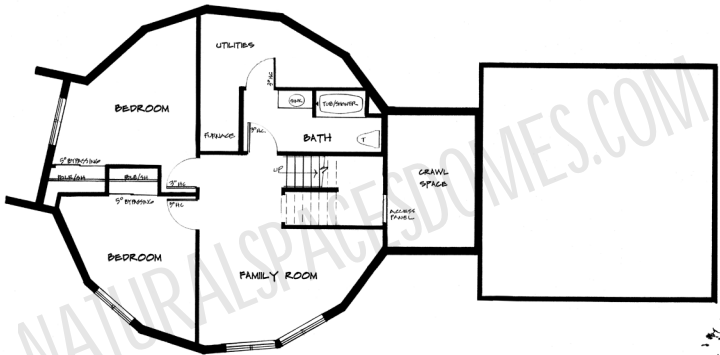

MODEL 950 HIGH 36' DIAM.

LOWER FLOOR PLAN

36H47

SHEET 5 DATE 10/87