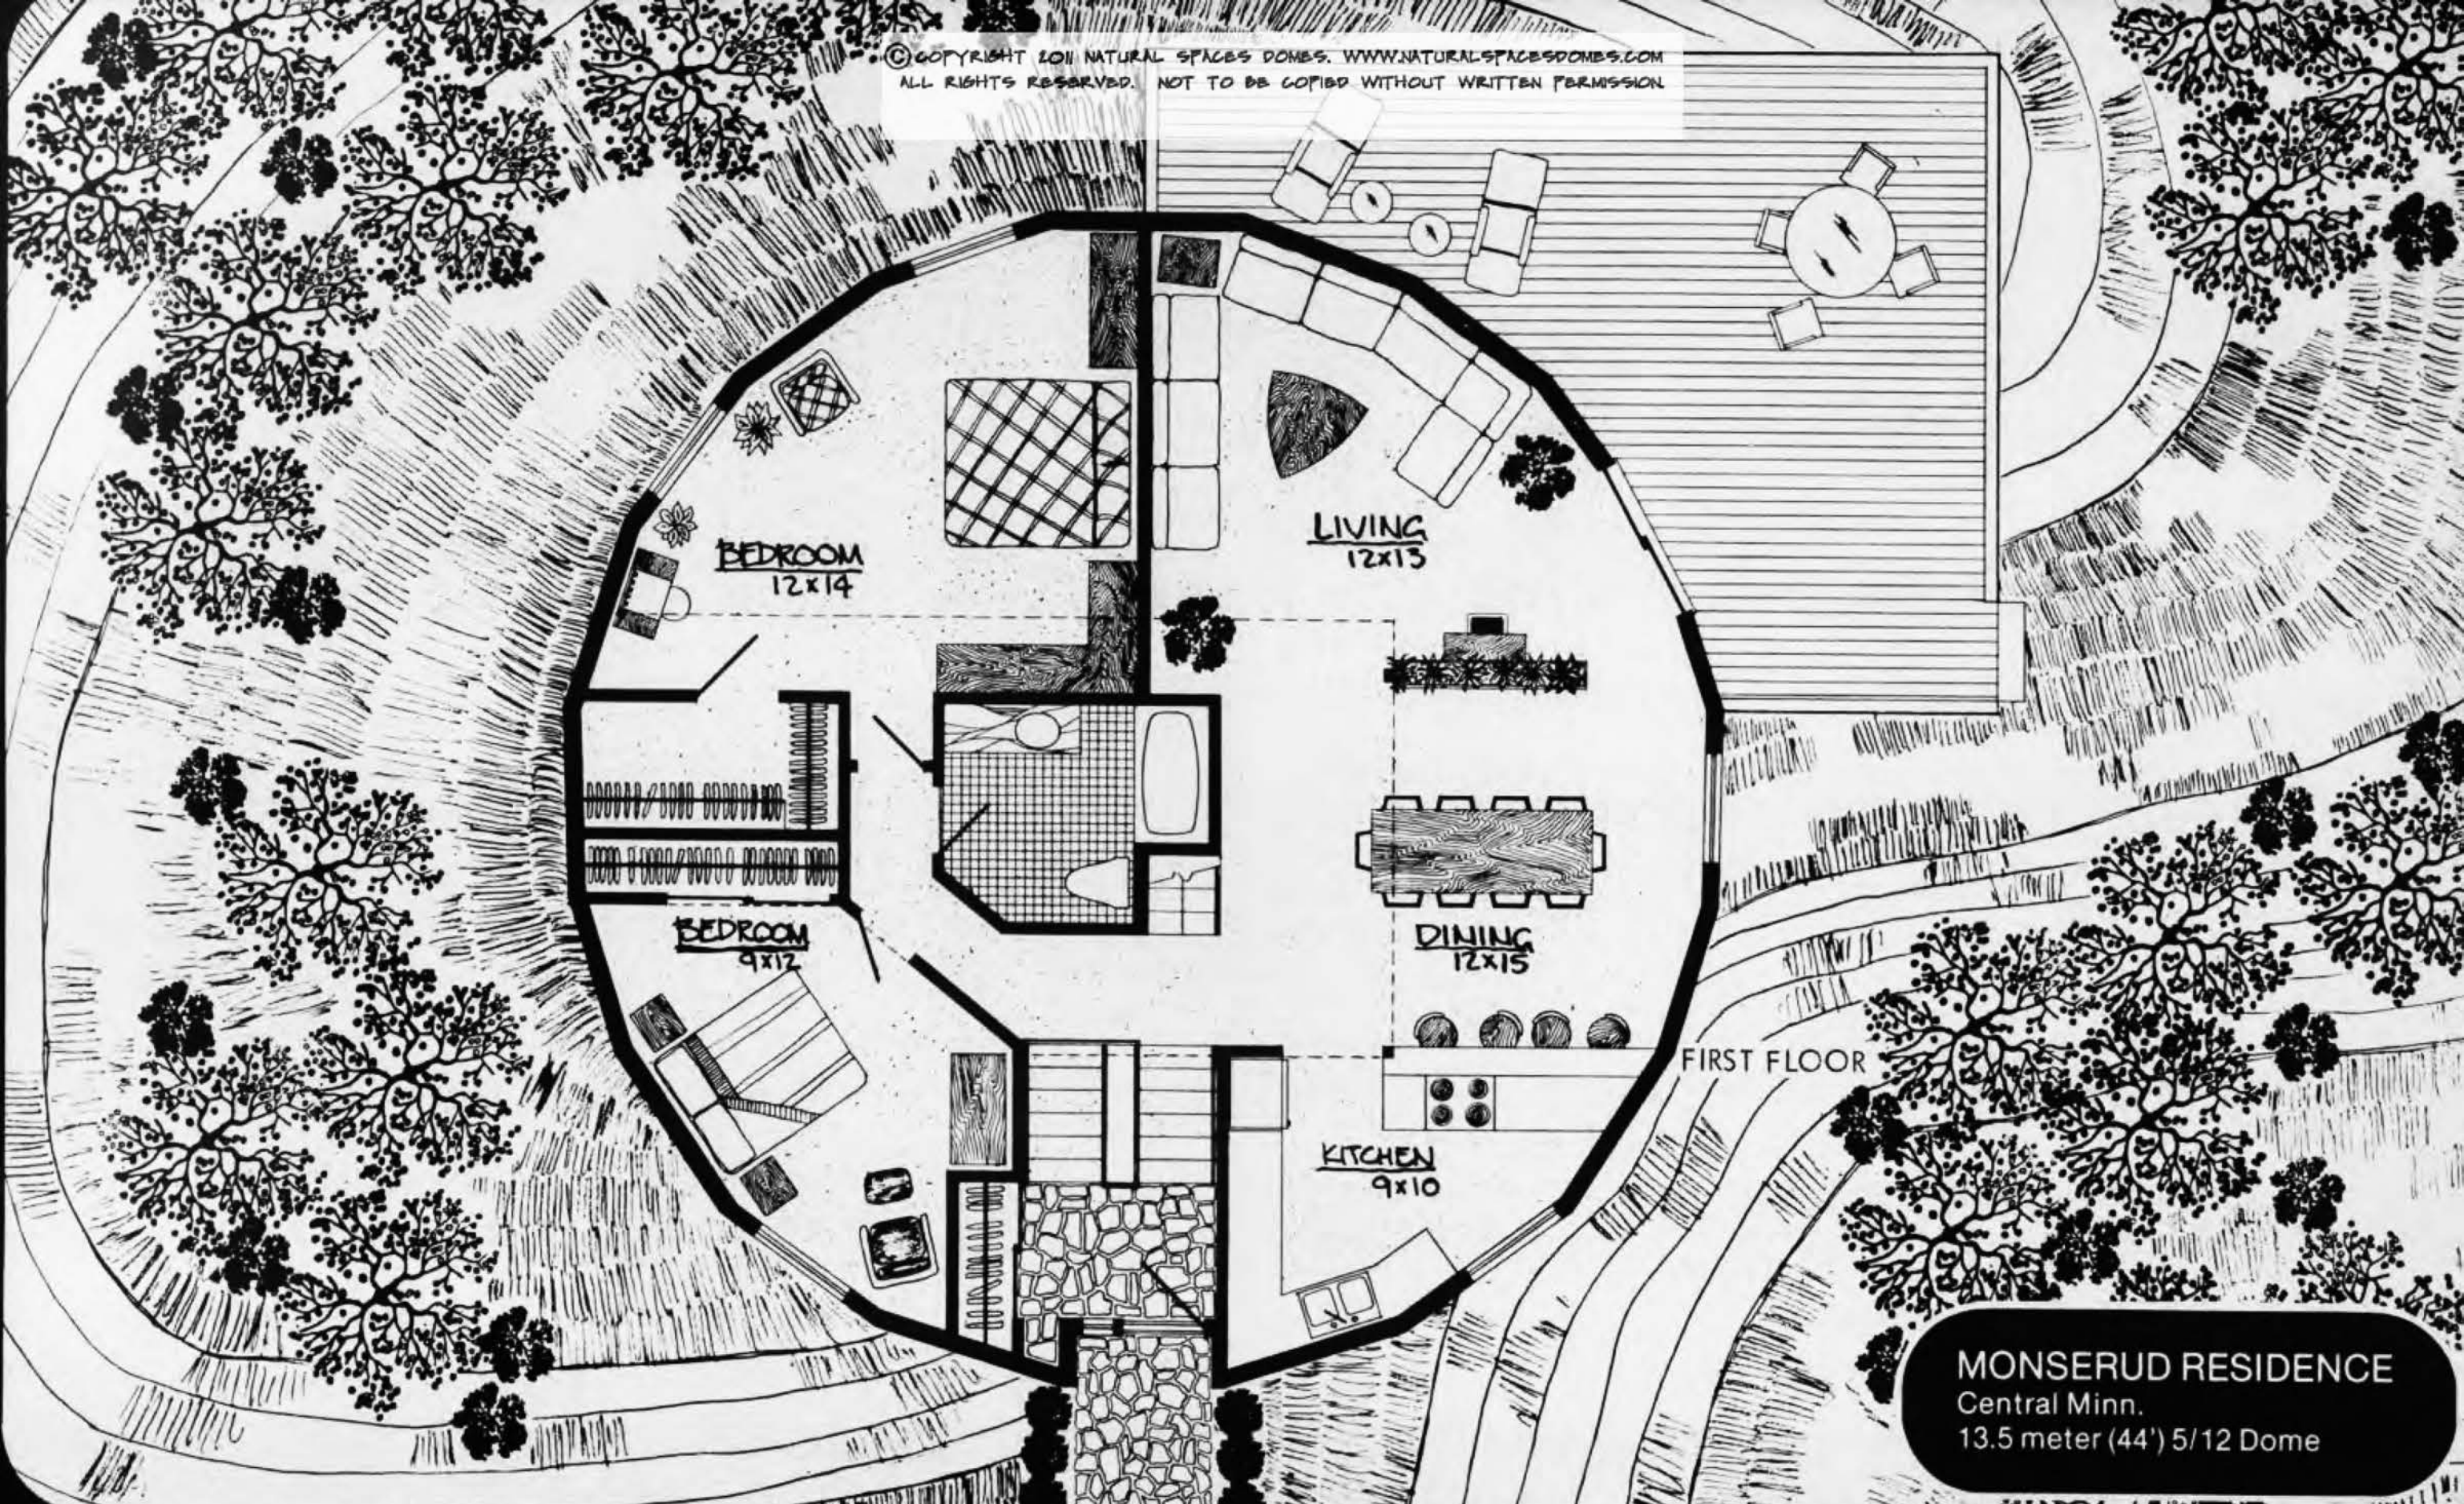

© COPYRIGHT 2011 NATURAL SPACES DOMES. WWW.NATURALSAPCESDOMES.COM  
ALL RIGHTS RESERVED. NOT TO BE COPIED WITHOUT WRITTEN PERMISSION

BEDROOM  
12x14

LIVING  
12x13

BEDROOM  
9x12

DINING  
12x15

KITCHEN  
9x10

FIRST FLOOR

**MONSERUD RESIDENCE**  
Central Minn.  
13.5 meter (44') 5/12 Dome