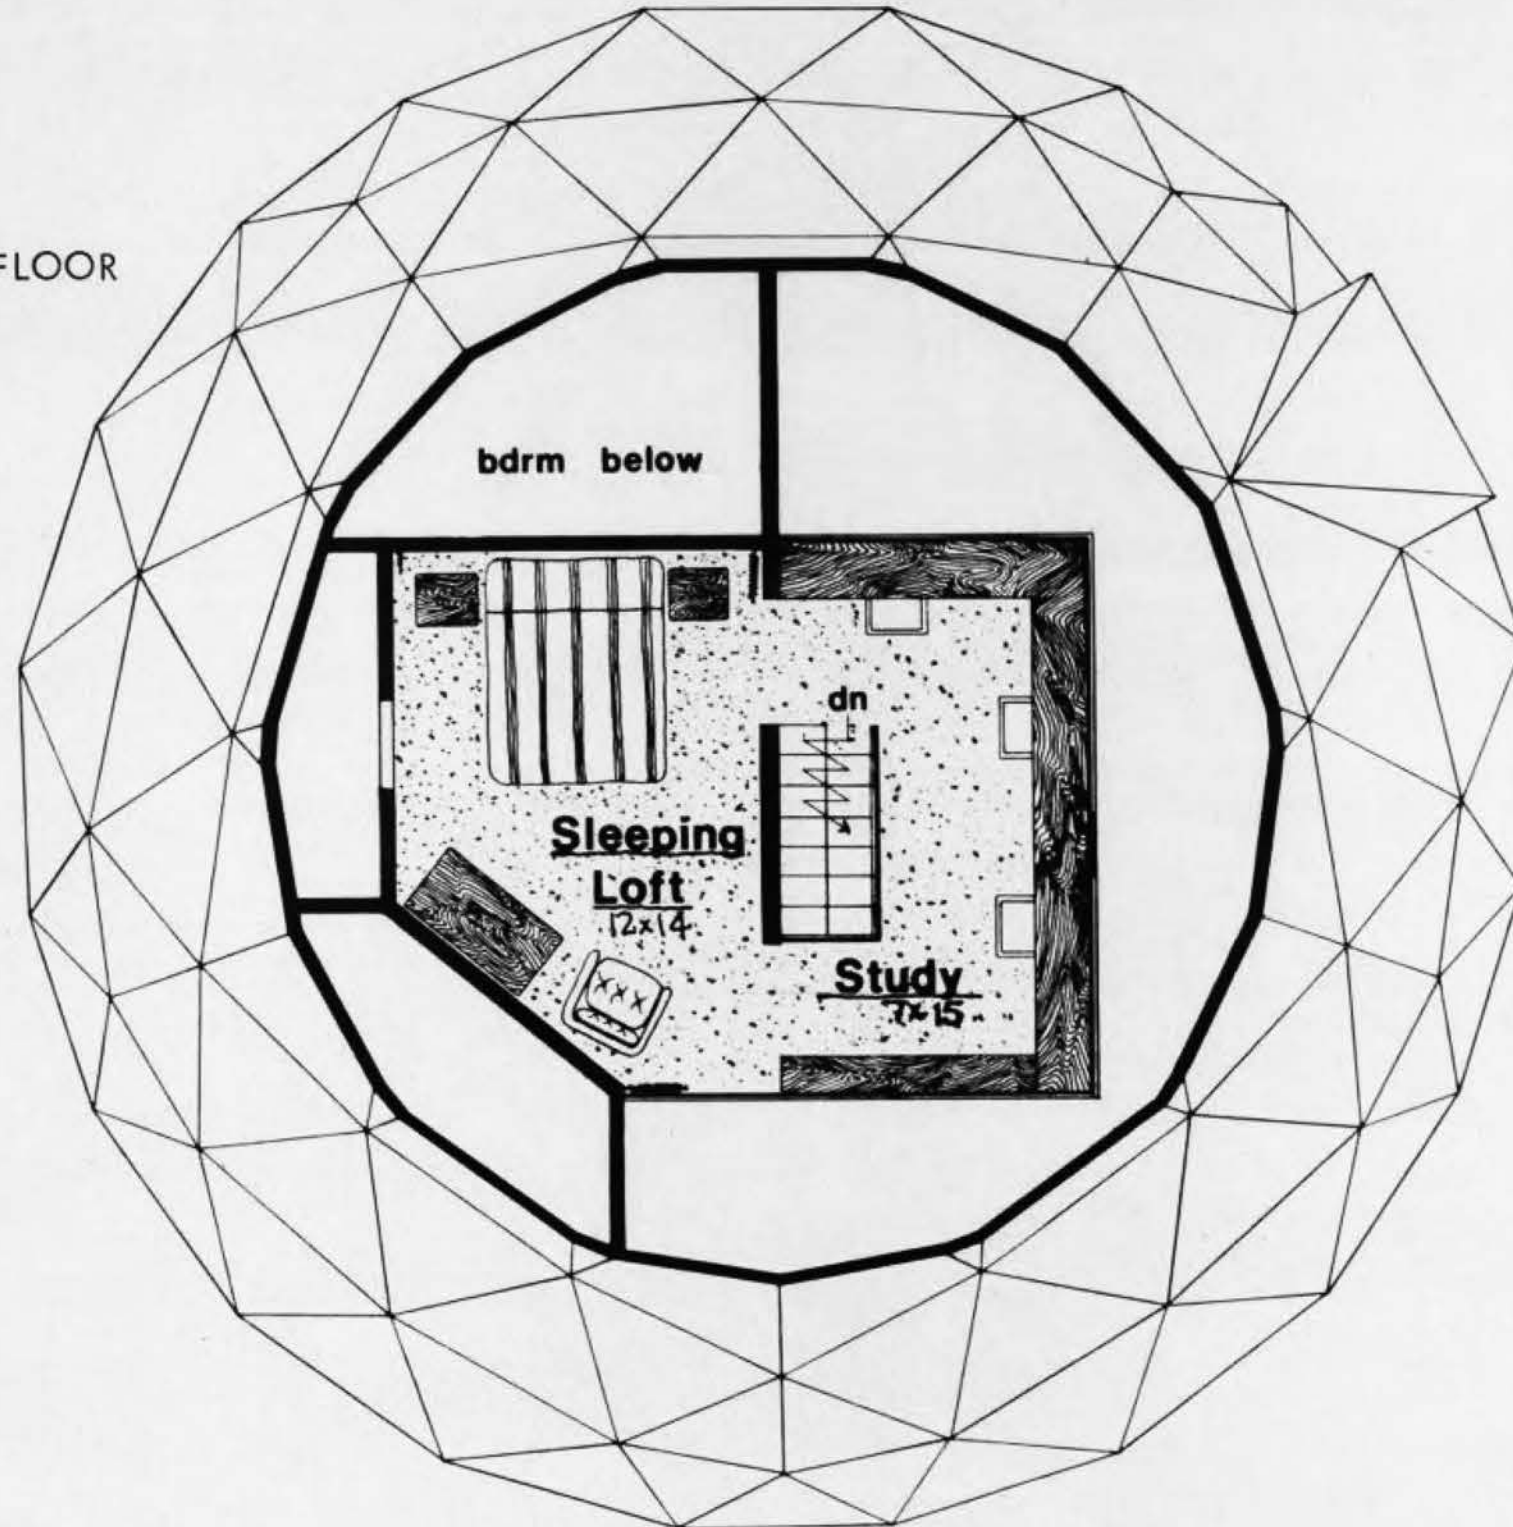

SECOND FLOOR

MONSERUD RESIDENCE
Central Minn.
13.5 meter (44') 5/12 Dome