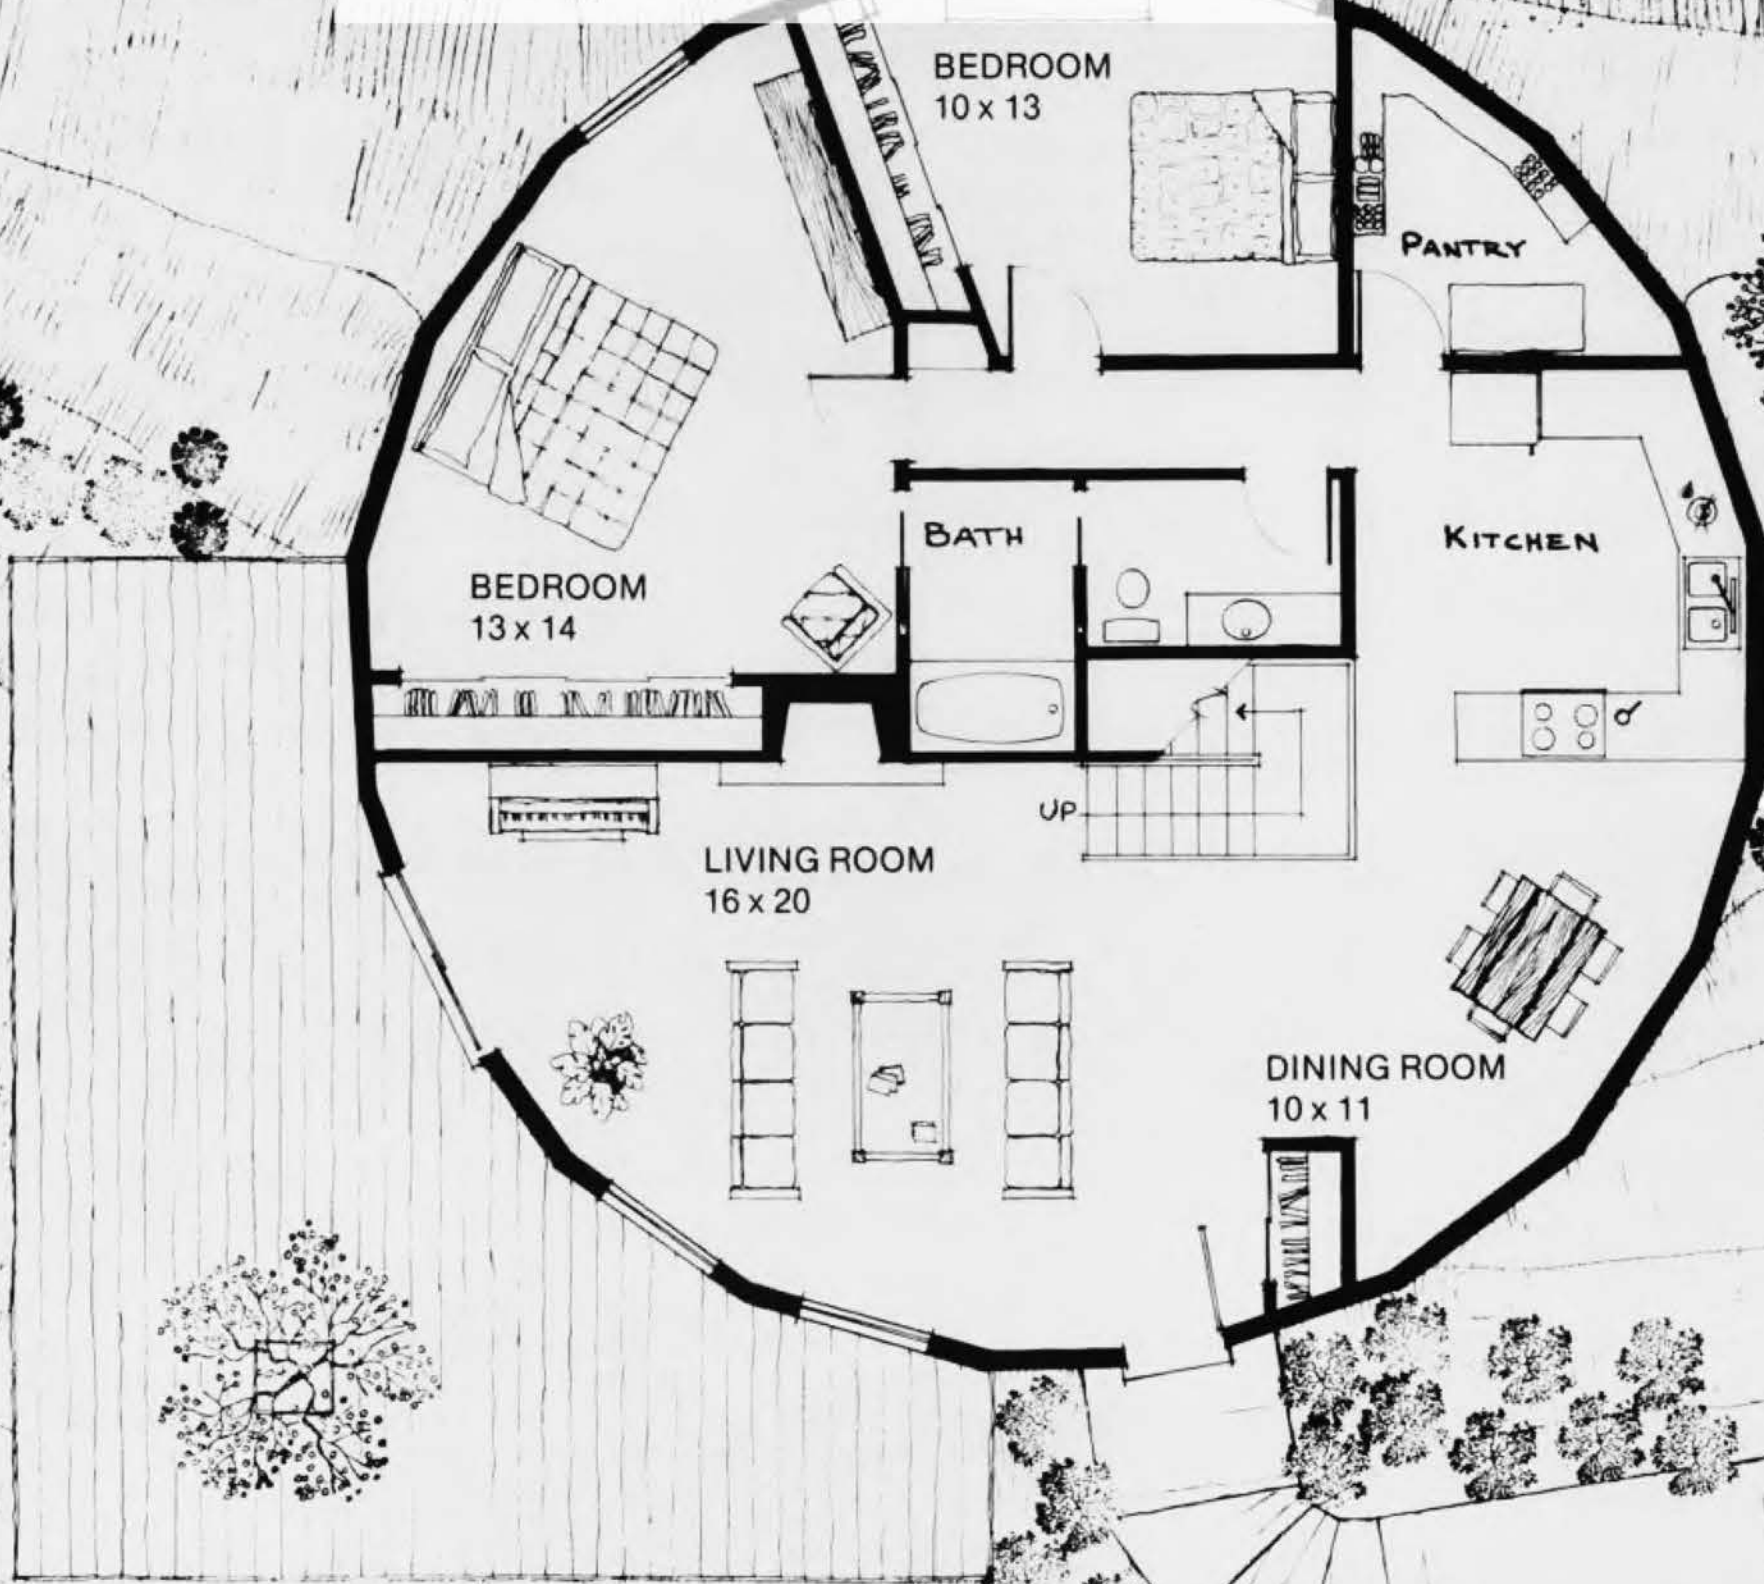

© COPYRIGHT 2011 NATURAL SPACES DOMES. WWW.NATURALSAPCESDOMES.COM  
ALL RIGHTS RESERVED. NOT TO BE COPIED WITHOUT WRITTEN PERMISSION

**GODDARD RESIDENCE**  
Little Rock, Ark.  
13.5 meter (44') 5/12 Dome