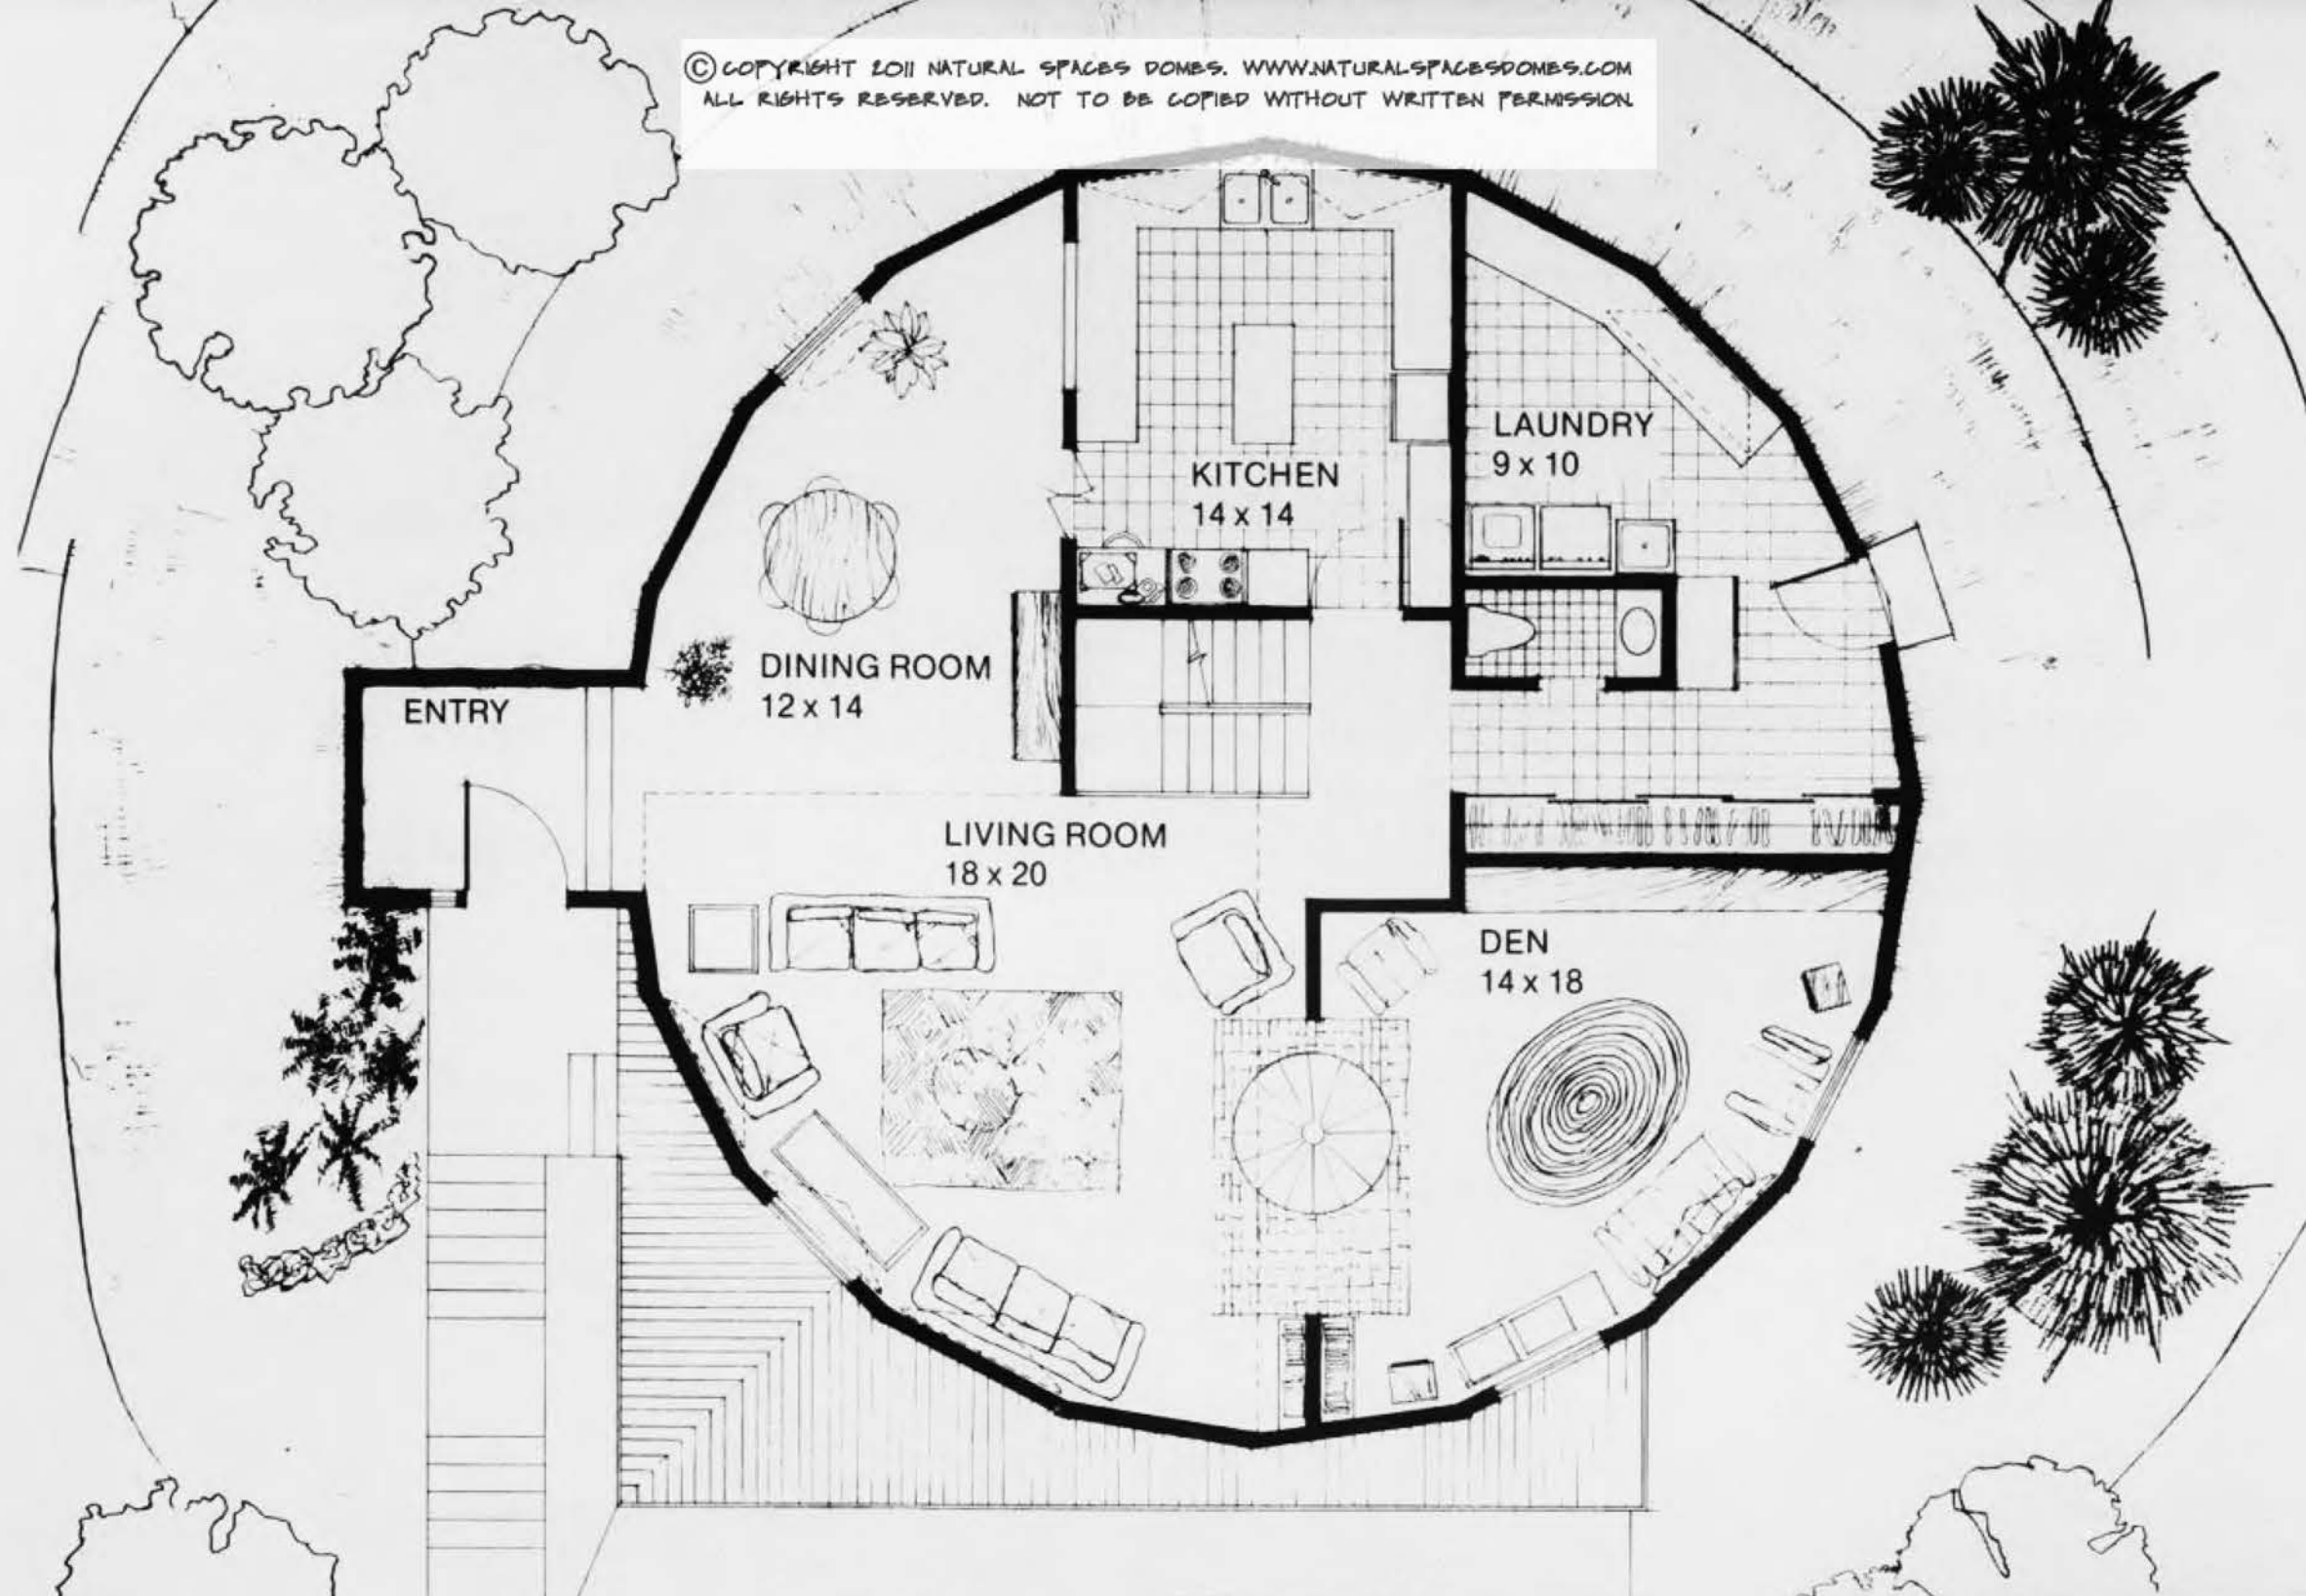

© COPYRIGHT 2011 NATURAL SPACES DOMES. WWW.NATURALSAPCESDOMES.COM  
ALL RIGHTS RESERVED. NOT TO BE COPIED WITHOUT WRITTEN PERMISSION

FIRST FLOOR PLAN

**SCHNEIDER RESIDENCE**  
St. Paul, Minn.  
13.5 meter (44') 1/2 Dome